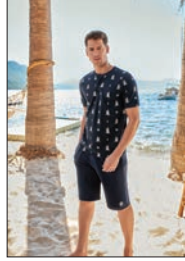

KOD 9194 SAYFA 91