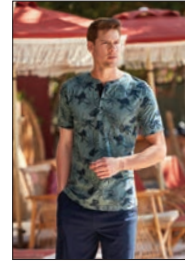

KOD 9203 SAYFA 108-109